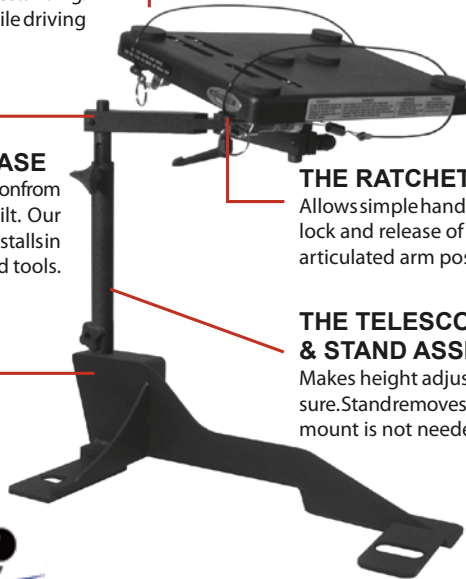

JOTTO DESK
COMPUTER MOUNTS

VEHICLE MOUNTING SOLUTIONS

WORK TRUCK

PARK & WORK

STORE & DRIVE

STAND & WORK

**NEW
PRODUCT**

THE ARTICULATED SWING ARM Positions your laptop right where you need it most. Work comfortably from your driver or passenger seat or even while standing. Store against the dash while driving.

THE CABLE DOCK® DESKTOP Secures your laptop computer at your fingertips. Rotates with an ergonomic tilt. Securing the laptop is a snap with one hand operation for securing and removing the computer.

THE MOUNTING BASE Provides the sturdy foundation from which the Jotto Desk is built. Our "No Holes" drilled model installs in minutes with simple hand tools.

THE RATCHET HANDLE Allows simple hand motions for quick lock and release of desktop and articulated arm positioning.

THE TELESCOPING ROD & STAND ASSEMBLY Makes height adjustment easy and sure. Stand removes in seconds when mount is not needed.

WORK TRUCK