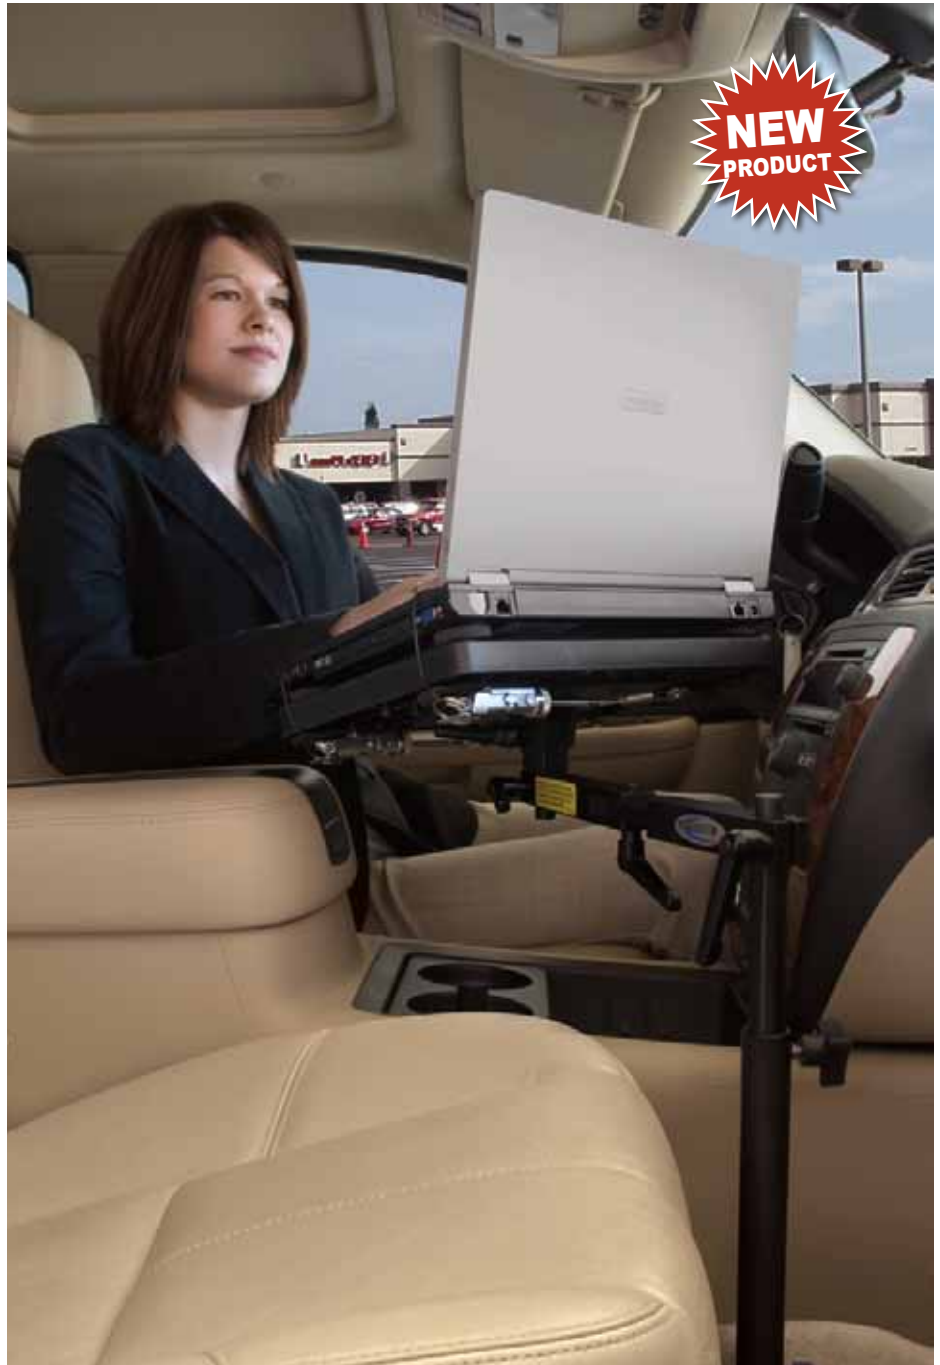

JOTTO DESK
COMPUTER MOUNTS

VEHICLE MOUNTING SOLUTIONS

WORK TRUCK

PARK & WORK

STORE & DRIVE

STAND & WORK

**NEW
PRODUCT**

THE ARTICULATED SWING ARM Positions your laptop right where you need it most. Work comfortably from your driver or passenger seat or even while standing. Store against the dash while driving.

THE CABLE DOCK® DESKTOP Secures your laptop computer at your fingertips. Rotates with an ergonomic tilt. Securing the laptop is a snap with one hand operation for securing and removing the computer.

THE MOUNTING BASE Provides the sturdy foundation from which the Jotto Desk is built. Our "No Holes" drilled model installs in minutes with simple hand tools.

THE RATCHET HANDLE Allows simple hand motions for quick lock and release of desktop and articulated arm positioning.

THE TELESCOPING ROD & STAND ASSEMBLY Makes height adjustment easy and sure. Stand removes in seconds when mount is not needed.

WORK TRUCK